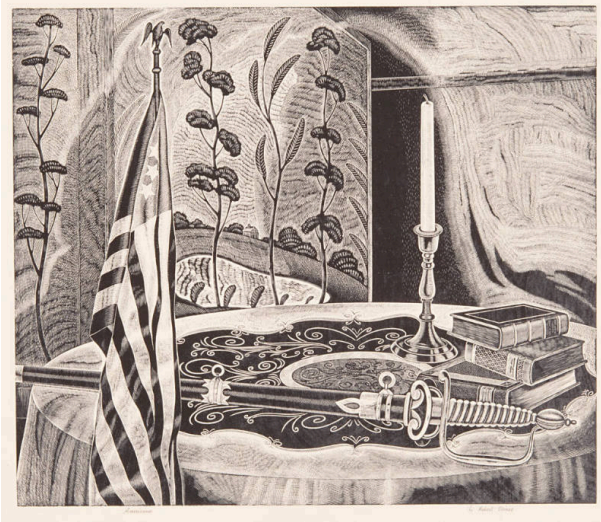

Basic Detail Report

Americana

Date

1941

Primary Maker

E. Hubert Deines

Medium

Wood engraving (endgrain American boxwood) on paper

Dimensions

IMAGE: 8 3/8 x 9 7/8 in. (212.7 x 250.8 mm) SHEET: 13 1/8 x 14 1/4 in. (333.4 x 361.9 mm)

Credit Line

KSU, Marianna Kistler Beach Museum of Art, gift of the family of E. Hubert Deines

Object number