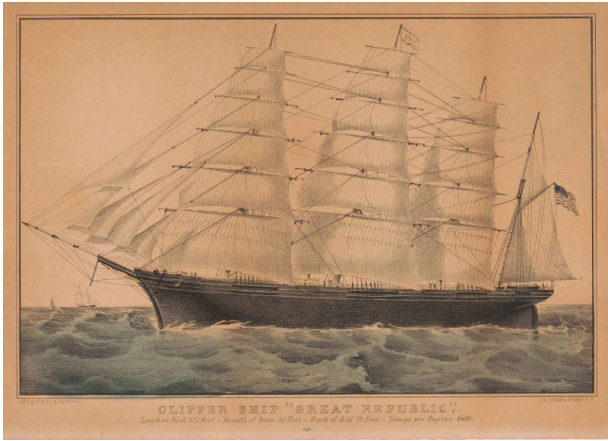

Basic Detail Report

Clipper Ship "Great Republic"

Date

1861

Primary Maker

Nathaniel Currier

Medium

Lithograph with watercolor (hand coloring) on paper

Dimensions

IMAGE: 8 1/4 x 12 5/8 in. IMAGE: 210 x 321 mm SHEET: 10 x 14 in. SHEET: 254 x 356 mm

Credit Line

KSU, Marianna Kistler Beach Museum of Art, acquisition made possible with funds provided by Barbara Wilson and Joann & Jack Goldstein