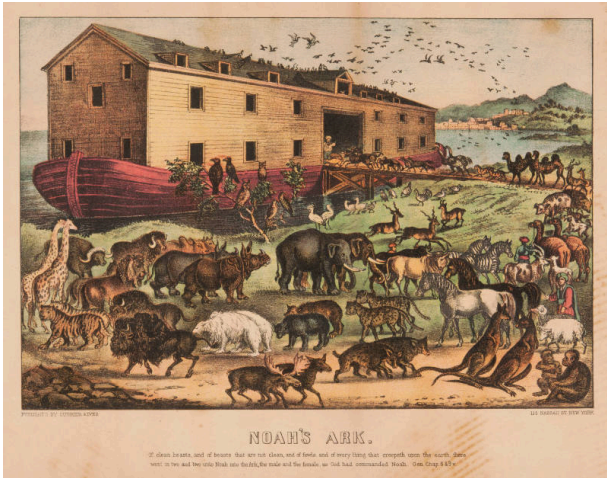

Basic Detail Report

Noah's Ark

Date

ca. 1880

Primary Maker

Frances (Fanny) Flora Bond Palmer

Medium

Lithograph with watercolor (hand coloring) on paper

Dimensions

IMAGE: 8 1/2 x 12 1/2 in. IMAGE: 216 x 318 mm SHEET: 12

x 15 3/4 in. SHEET: 305 x 400 mm

Credit Line

KSU, Marianna Kistler Beach Museum of Art, acquisition made possible with funds provided by Barbara Wilson and Joann & Jack Goldstein