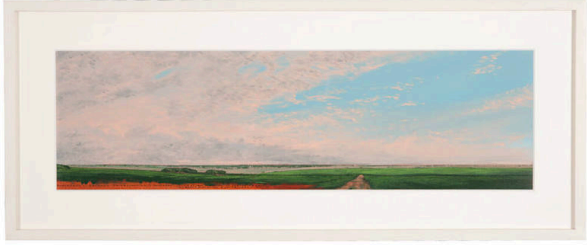

Basic Detail Report

Northeast of Raymond

Date

April, 1995

Primary Maker

Keith Jacobshagen

Medium

Oil on paper

Dimensions

IMAGE/SHEET: 8 x 28 1/4 in. (203.2 x 717.5 mm) FRAME: 14 x 34 in. (35.6 x 86.4 cm)

Credit Line

KSU, Marianna Kistler Beach Museum of Art, Friends of the Beach Museum of Art purchase

Object number