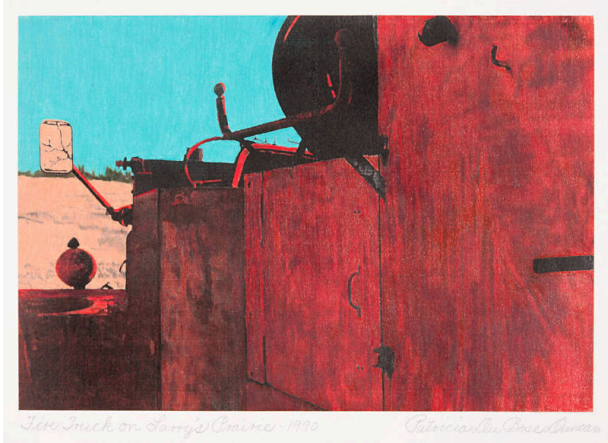

Basic Detail Report

Fire Truck on Larry's Prairie

Date

1990

Primary Maker

Patricia DuBose Duncan

Medium

Xerox with colored pencil on paper

Dimensions

IMAGE: 10 1/2 x 15 1/4 in. IMAGE: 267 x 388 mm SHEET: 20 x 24 in. SHEET: 508 x 610 mm

Credit Line

KSU, Marianna Kistler Beach Museum of Art, gift of the artist

Object number

1998.73