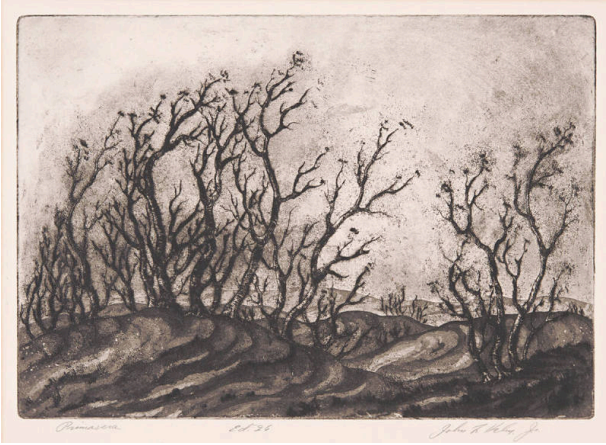

Basic Detail Report

Primavera

Date

ca. 1948

Primary Maker

John Frederick Helm, Jr.

Edition

edition of 26

Medium

Aquatint, etching, and drypoint on paper

Dimensions

IMAGE: 6 15/16 x 10 in. IMAGE: 176 x 254 mm SHEET: 10 1/16 x 13 1/8 in. SHEET: 256 x 333 mm

Credit Line

KSU, Marianna Kistler Beach Museum of Art, gift of Mary Helm Pollack

Object number

1998.25