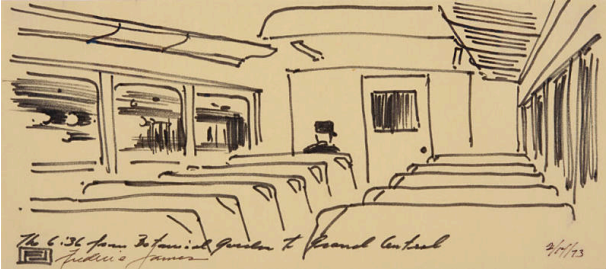

Basic Detail Report

The 6:36 from Botanical Garden to Grand Central

Date

1973

Primary Maker

Frederic James

Medium

Ink on paper

Dimensions

IMAGE/SHEET: 3 3/4 x 8 1/2 in. (95.2 x 215.9 mm)

Credit Line

KSU, Marianna Kistler Beach Museum of Art, gift of Jim and Virginia Moffett

Object number

2000.251