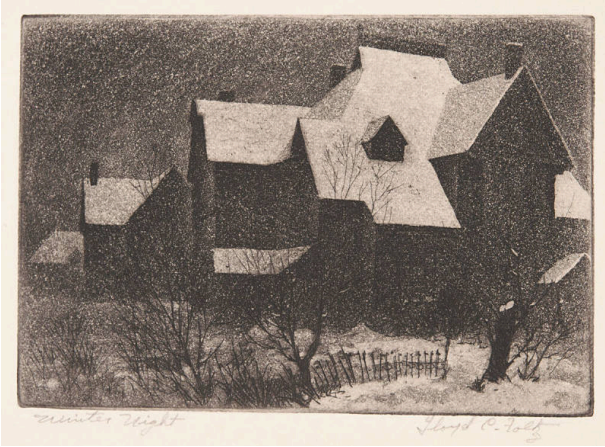

Basic Detail Report

Winter Night

Date

1937

Primary Maker

Lloyd Chester Foltz

Edition

Medium

Aquatint on paper

Dimensions

IMAGE: 3 11/16 x 5 3/8 in. IMAGE: 934 x 137 mm SHEET: 6 1/2 x 10 1/16 in. SHEET: 165 x 256 mm

Credit Line

KSU, Marianna Kistler Beach Museum of Art, 1937 Friends Gift Print

Object number