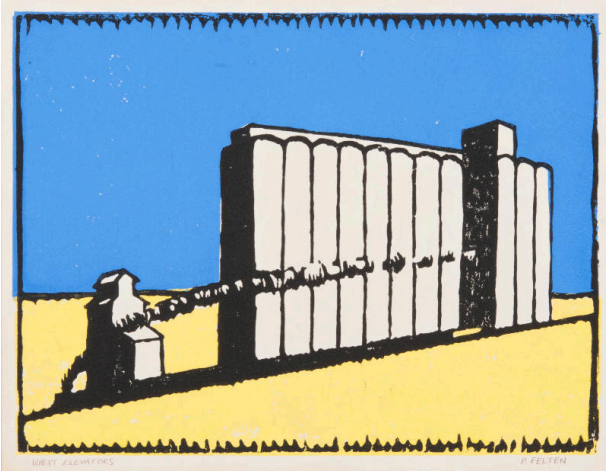

## Wheat Elevator

**Date**

1970

**Primary Maker**

Peter Fritts Felten Jr.

**Medium**

Color woodcut on paper

**Dimensions**