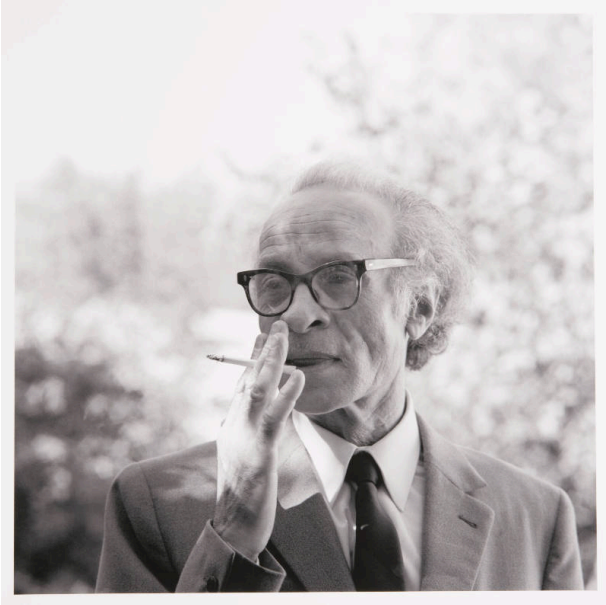

# Basic Detail Report

---

**Aleksandr Glikman (art historian),  
backyard, Kren home, Bertrand Street,  
Manhattan, Kansas, September 1973**

**Date**

September 1973, printed 2011

**Primary Maker**

George M. Kren

**Medium**

Inkjet print on paper

**Dimensions**

IMAGE: 15 15/16 x 16 in. (404.8 x 406.4 mm) SHEET: 20 x 16 7/8 in. (508 x 428.6 mm)

**Credit Line**

KSU, Marianna Kistler Beach Museum of Art, gift of Margo Kren