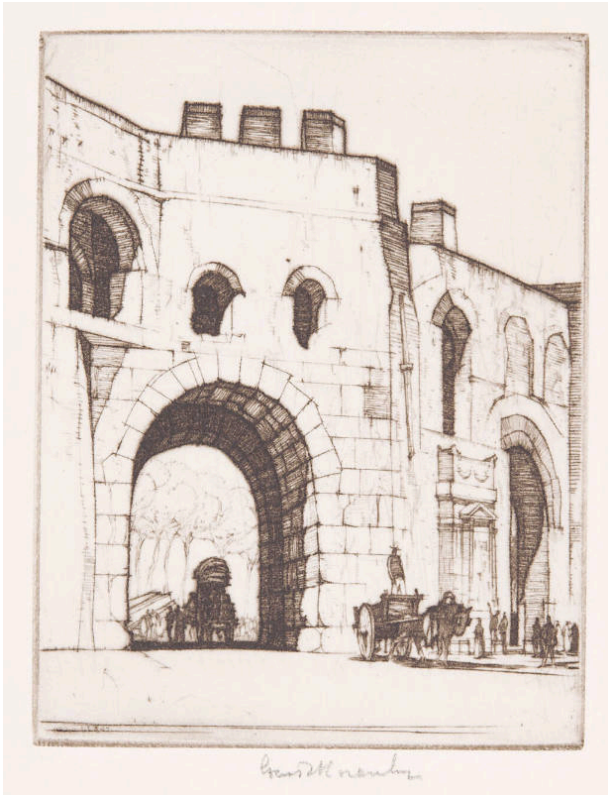

Basic Detail Report

Porta Pinciana, Rome

Date

1939

Primary Maker

Louis Conrad Rosenberg

Medium

Drypoint on paper

Dimensions

IMAGE: 3 7/8 x 3 in. IMAGE: 98 x 76 mm SHEET: 8 x 5 7/8 in. SHEET: 202.65 x 148.74 oz.

Credit Line

KSU, Marianna Kistler Beach Museum of Art, acquisition made possible with funds provided by Ron & Mary Andersen