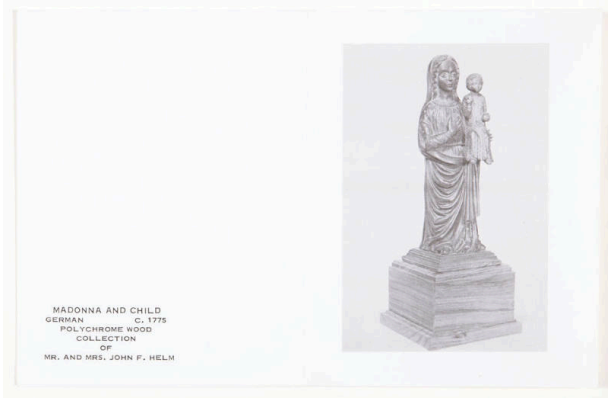

Basic Detail Report

Madonna and Child, German, ca. 1775 (Christmas card)

Date

1962

Primary Maker

John Frederick Helm, Jr.

Medium

Photomechanical reproduction on paper

Dimensions

IMAGE: 4 1/2 x 3 in. (114 x 76 mm)

Credit Line

KSU, Marianna Kistler Beach Museum of Art, gift of Mary Helm Pollack

Object number

2002.434