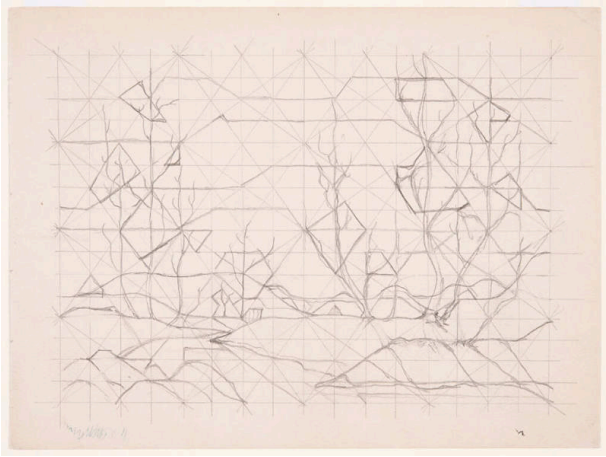

Basic Detail Report

Study for Afterglow

Date

ca. 1954

Primary Maker

John Frederick Helm, Jr.

Medium

Graphite on paper

Dimensions

IMAGE: 7 1/2 x 10 3/8 in. (190.5 x 263.5 mm) SHEET: 8 15/16 x 11 15/16 in. (227 x 303.2 mm)

Credit Line

KSU, Marianna Kistler Beach Museum of Art, gift of Mary Helm Pollack

Object number

2002.385