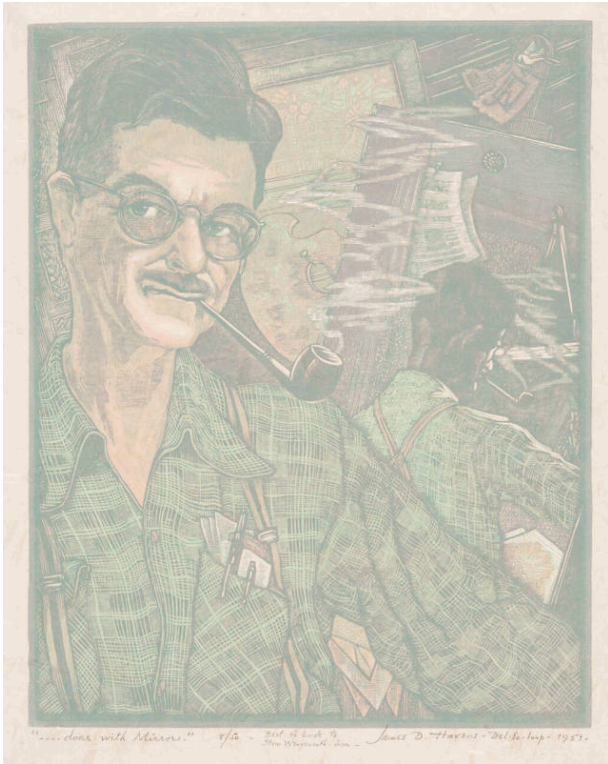

Basic Detail Report

"...done with Mirrors."

Date

1951

Primary Maker

James D. Havens

Edition

8/50

Medium

Color wood engraving on paper

Dimensions

IMAGE: 10 1/8 x 8 1/16 in. IMAGE: 257 x 205 mm SHEET:
13 5/16 x 10 3/8 in. SHEET: 338 x 264 mm

Credit Line

KSU, Marianna Kistler Beach Museum of Art, G. E. Johnson