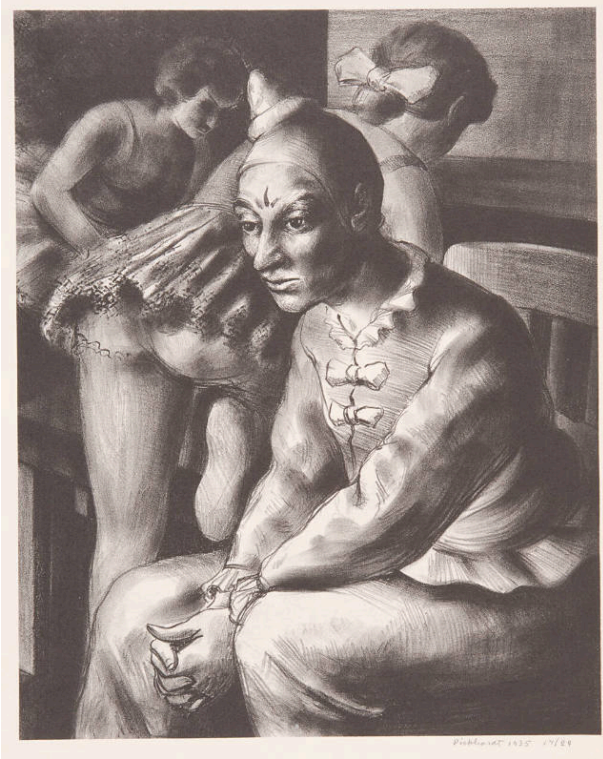

Basic Detail Report

Clown and Circus Women

Date

1935

Primary Maker

Carl Pickhardt

Edition

edition of 29

Medium

Lithograph on paper

Dimensions

IMAGE: 9 x 11 in. IMAGE: 229 x 280 mm

Credit Line

KSU, Marianna Kistler Beach Museum of Art, gift of John, Susan, and Johnny Watt, in memory of Sarah Katherine

Watt

Object number