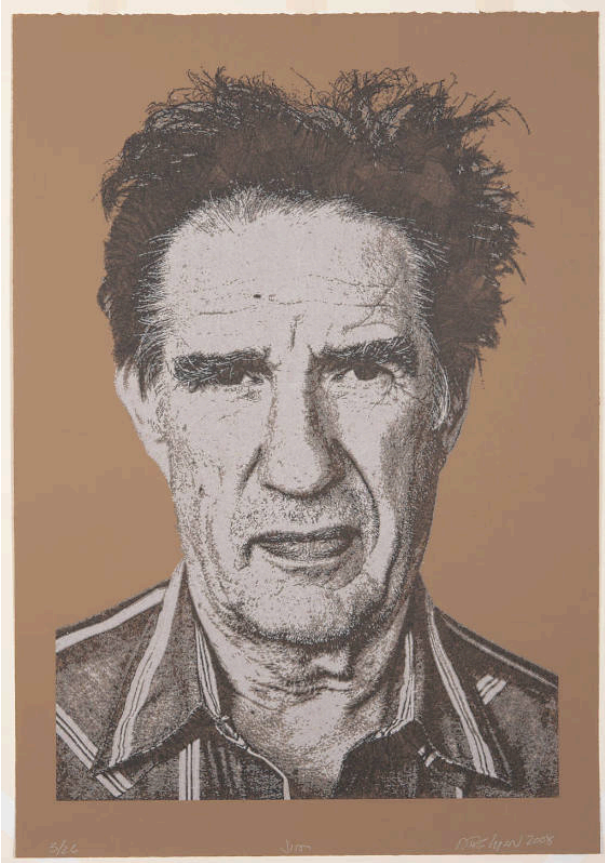

Basic Detail Report

Jim

Date

2007

Primary Maker

Mike Lyon

Edition

edition of 26

Medium

Lithograph on brown paper

Dimensions

IMAGE: 37 1/2 x 26 in. IMAGE: 953 x 661 mm

Credit Line

KSU, Marianna Kistler Beach Museum of Art, Friends
Kansas Art Fund

Object number

2008.104