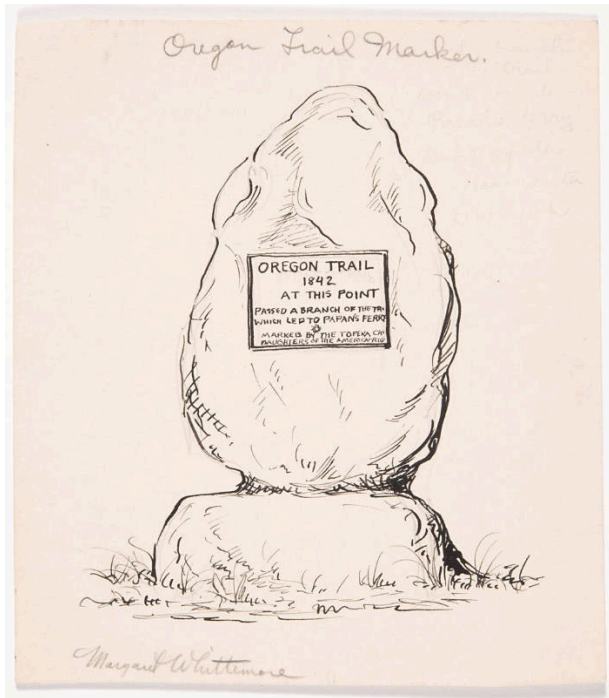

Basic Detail Report

Oregon Trail Marker

Date

mid 20th century

Primary Maker

Margaret Evelyn Whittemore

Medium

Ink over graphite on paper

Dimensions

IMAGE/SHEET: 5 7/8 x 5 1/4 in. (149.2 x 133.4 mm)

Credit Line

KSU, Marianna Kistler Beach Museum of Art, G. E. Johnson
Art Acquisition Fund

Object number

2006.281