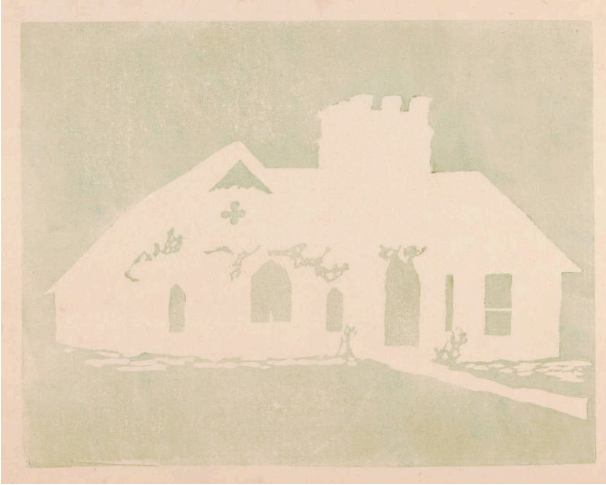

Basic Detail Report

Color separation of Trinity Chapel, Lawrence, Kansas (green)

Date

1937

Primary Maker

Margaret Evelyn Whittemore

Medium

Linocut on paper

Dimensions

IMAGE: 7 1/16 x 9 1/8 in. IMAGE: 180 x 232 mm SHEET: 8 1/2 x 10 3/8 in. SHEET: 216 x 264 mm

Credit Line

KSU, Marianna Kistler Beach Museum of Art, G. E. Johnson Art Acquisition Fund

Object number