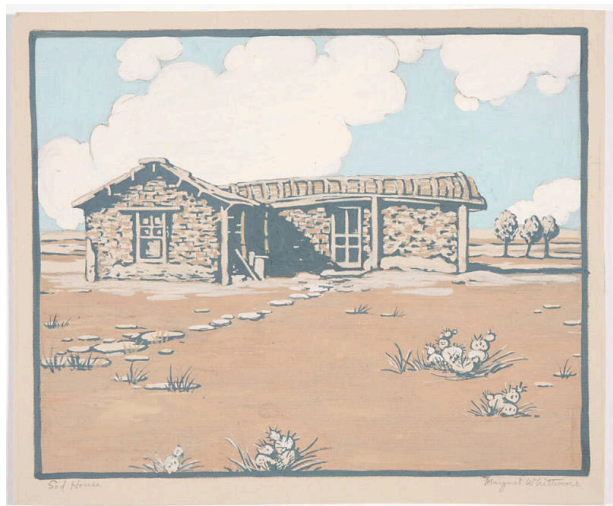

Basic Detail Report

x 10 5/8 in. (223.9 x 269.9 mm)

Credit Line

KSU, Marianna Kistler Beach Museum of Art, G. E. Johnson Art Acquisition Fund

Object number

2006.227

Sod House

Date

20th century

Primary Maker

Margaret Evelyn Whittemore

Medium

Opaque watercolor with graphite on paper

Dimensions

IMAGE: 8 1/16 x 10 in. (204.8 x 254 mm) SHEET: 8 13/16