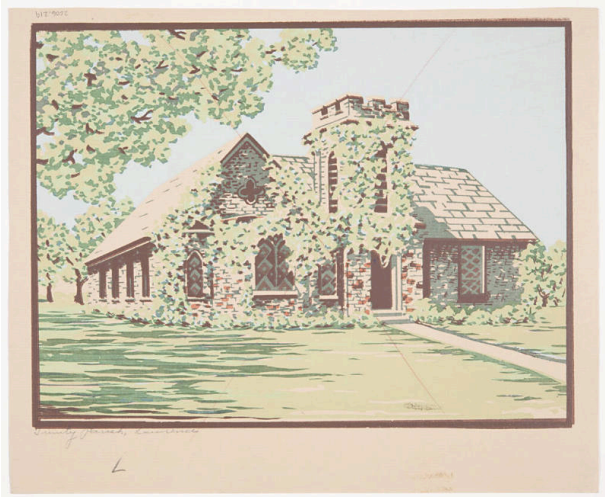

Basic Detail Report

Bridge near Berryton

Date

mid 20th century

Primary Maker

Margaret Evelyn Whittemore

Medium

Opaque watercolor on paper

Dimensions

IMAGE: 8 1/16 x 9 15/16 in. (204.8 x 252.4 mm) SHEET: 9

x 10 15/16 in. (228.6 x 277.8 mm)

Credit Line

KSU, Marianna Kistler Beach Museum of Art, G. E. Johnson Art Acquisition Fund

Object number

2006.219