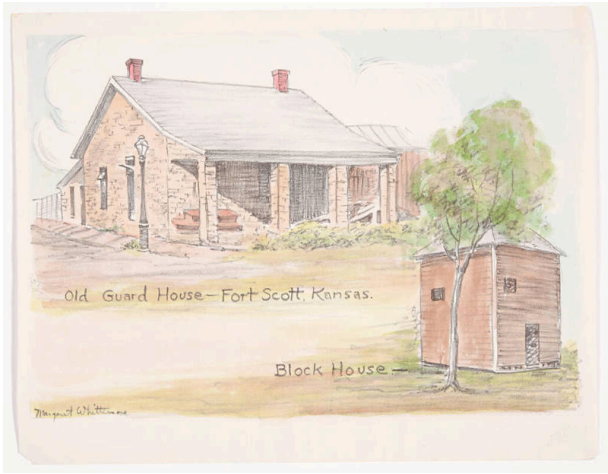

Basic Detail Report

Title unknown (Guard House and Block House at Ft. Scott)

Date

mid 20th century

Primary Maker

Margaret Evelyn Whittemore

Medium

Lithograph with watercolor (hand coloring) on paper

Dimensions

IMAGE: 7 1/4 x 10 1/2 in. IMAGE: 184 x 267 mm SHEET: 8 5/8 x 11 in. SHEET: 219 x 280 mm

Credit Line

KSU, Marianna Kistler Beach Museum of Art, G. E. Johnson Art Acquisition Fund

Object number

2006.203