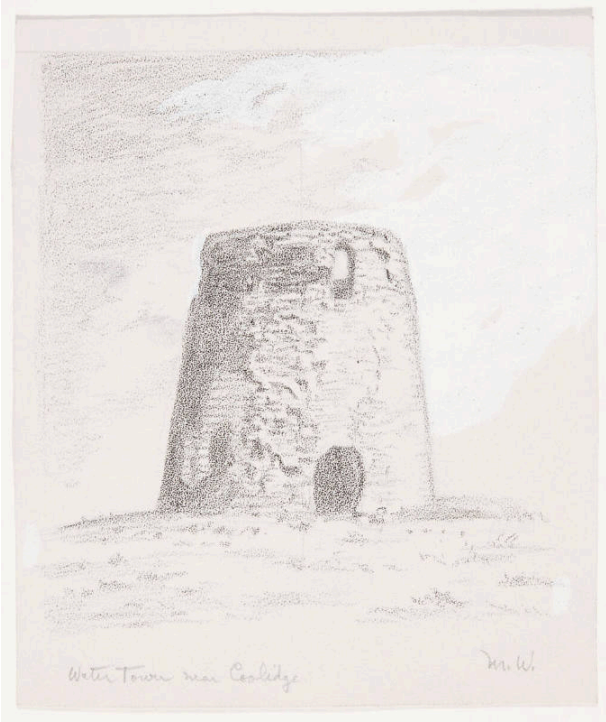

Basic Detail Report

Coolidge Water Tower; aka Water Tower near Coolidge

Date

mid 20th century

Primary Maker

Margaret Evelyn Whittemore

Medium

Crayon over graphite with opaque watercolor on paper

Dimensions

IMAGE: 5 1/2 x 5 5/16 in. (139.7 x 135 mm) SHEET: 6 9/16 x 5 9/16 in. (166.7 x 141.3 mm)

Credit Line

KSU, Marianna Kistler Beach Museum of Art, Kansas

Printmakers Fund

Object number

2006.189