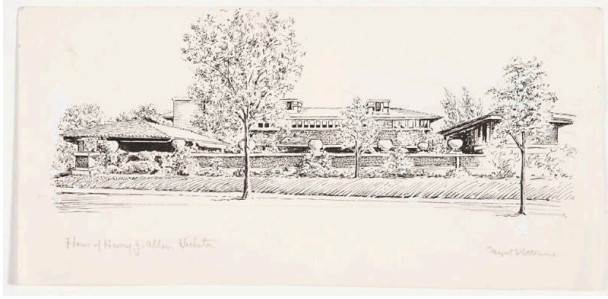

Basic Detail Report

Home of Henry J. Allen, Wichita

Date

mid 20th century

Primary Maker

Margaret Evelyn Whittemore

Medium

Ink over graphite with opaque watercolor on paper

Dimensions

IMAGE: 3 x 8 in. (76.2 x 203.2 mm) SHEET: 4 1/4 x 8 7/8 in. (108 x 225.4 mm)

Credit Line

KSU, Marianna Kistler Beach Museum of Art, Kansas Printmakers Fund

Object number

2006.183