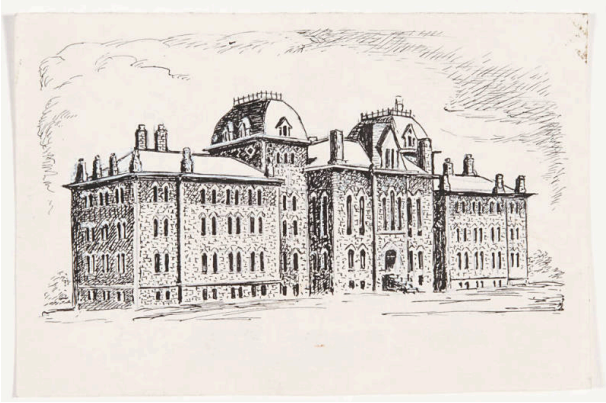

Basic Detail Report

University (now Fraser) Hall, 1872

Date

mid 20th century

Primary Maker

Margaret Evelyn Whittemore

Medium

Ink over graphite with opaque watercolor on paper

Dimensions

IMAGE: 3 x 5 3/8 in. (76.2 x 136.5 mm) SHEET: 3 7/8 x 5 13/16 in. (98.4 x 147.7 mm)

Credit Line

KSU, Marianna Kistler Beach Museum of Art, Kansas Printmakers Fund

Object number

2006.174