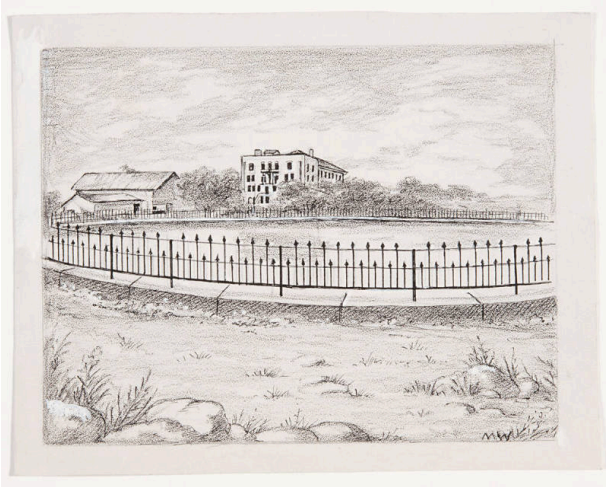

Basic Detail Report

Waconda Spring, Mitchell County

Date

mid 20th century

Primary Maker

Margaret Evelyn Whittemore

Medium

Ink, crayon, and graphite on paper

Dimensions

IMAGE: 5 3/16 x 6 3/4 in. (131.8 x 171.4 mm) SHEET: 6 1

/16 x 7 11/16 in. (154 x 195.3 mm)

Credit Line

KSU, Marianna Kistler Beach Museum of Art, Kansas Printmakers Fund

Object number

2006.118