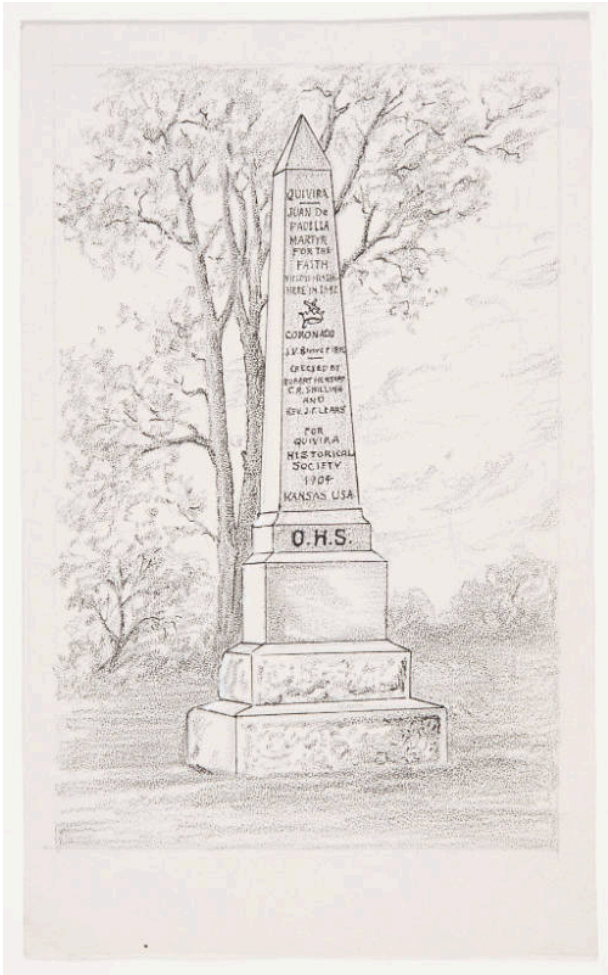

Basic Detail Report

Monument to Juan de Padilla, Herrington

Date

mid 20th century

Primary Maker

Margaret Evelyn Whittemore

Medium

Crayon with ink and opaque watercolor on paper

Dimensions

IMAGE: 7 x 4 1/2 in. (177.8 x 114.3 mm) SHEET: 8 1/4 x 5 1/16 in. (209.5 x 128.6 mm)

Credit Line

KSU, Marianna Kistler Beach Museum of Art, Kansas
Printmakers Fund

Object number

2006.109