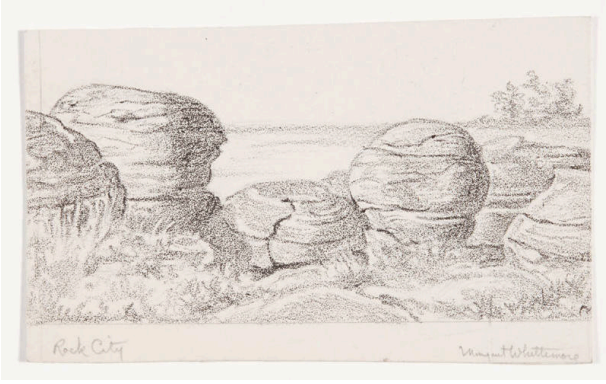

Basic Detail Report

Rock City, Ottawa County, aka Rock City

Date

mid 20th century

Primary Maker

Margaret Evelyn Whittemore

Medium

Crayon with graphite on paper

Dimensions

IMAGE: 3 x 5 5/8 in. (76.2 x 142.9 mm) SHEET: 3 3/8 x 5 3/4 in. (85.7 x 146.1 mm)

Credit Line

KSU, Marianna Kistler Beach Museum of Art, Kansas Printmakers Fund

Object number

2006.104