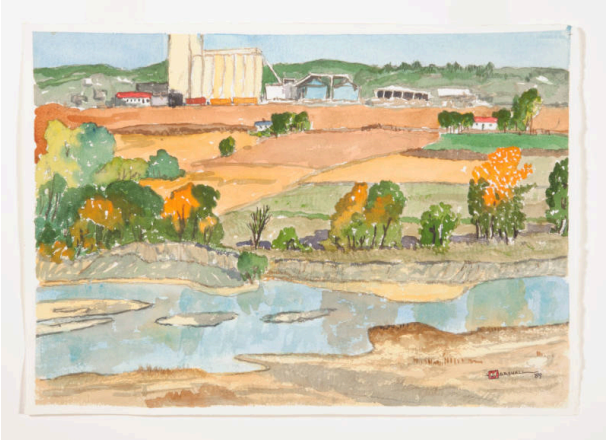

## Fall Vista of Kaw Valley from Marshalls Windows

**Date**

1989

**Primary Maker**

Charles Leroy Marshall Sr.

**Medium**

Watercolor with graphite on paper

**Dimensions**

IMAGE/SHEET: 14 3/16 x 20 1/16 in. (361 x 510 mm)

**Credit Line**

KSU, Marianna Kistler Beach Museum of Art, gift of Charles L. Marshall, Sr., presented by Maybelle M. Scheetz

**Object number**

2005.244