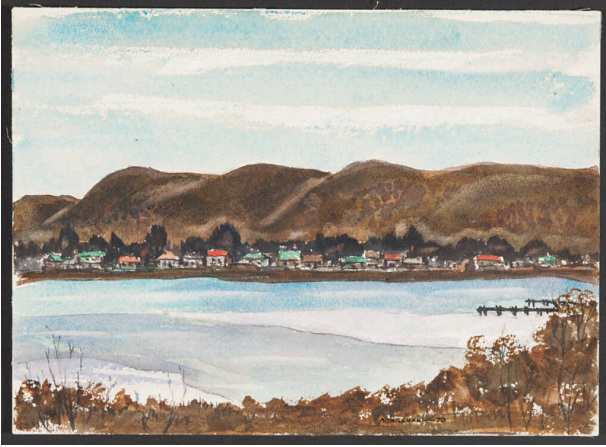

Basic Detail Report

Cottages on Sugar Lake

Date

1970

Primary Maker

Charles Leroy Marshall Sr.

Medium

Watercolor with graphite on paper

Dimensions

IMAGE/SHEET: 10 3/16 x 14 1/8 in. (259 x 359 mm)

Credit Line

KSU, Marianna Kistler Beach Museum of Art, gift of Charles L. Marshall, Sr., presented by Maybelle M. Scheetz

Object number

2005.178