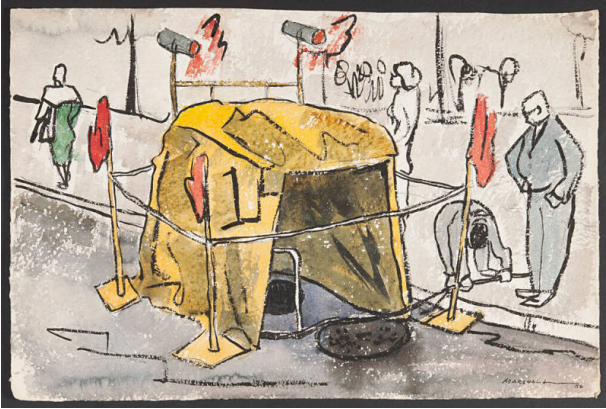

Basic Detail Report

Manhole Work New York City

Date

1956

Primary Maker

Charles Leroy Marshall Sr.

Medium

Watercolor with graphite on paper

Dimensions

IMAGE/SHEET: 14 13/16 x 22 1/2 in. (376 x 572 mm)

Credit Line

KSU, Marianna Kistler Beach Museum of Art, gift of Charles L. Marshall, Sr., presented by Maybelle M. Scheetz

Object number

2005.121