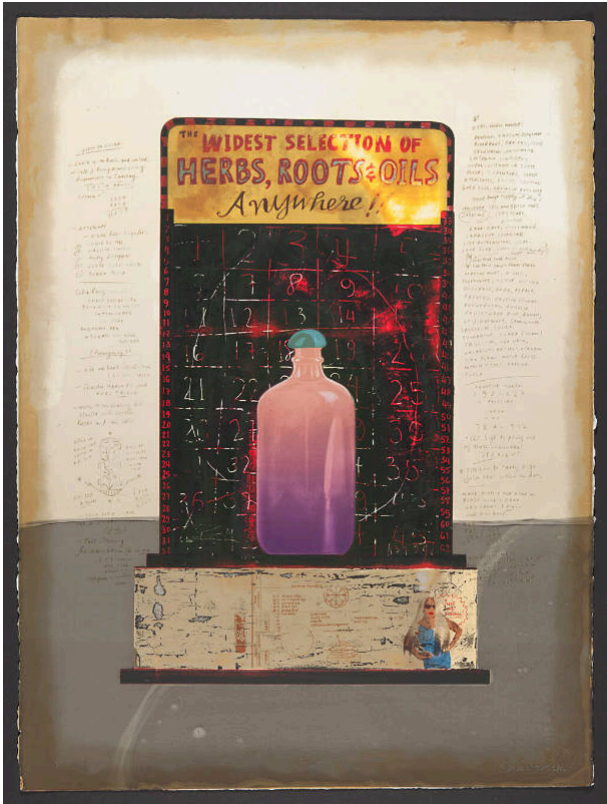

Basic Detail Report

Oil #12

Date

2004

Primary Maker

Renée Stout

Edition

17/45

Medium

Color monotype with screenprinting on paper

Dimensions

IMAGE/SHEET: 30 x 20 in. IMAGE/SHEET: 762 x 508 mm

Credit Line

KSU, Marianna Kistler Beach Museum of Art, G. E. Johnson
Art Acquisition Fund

Object number