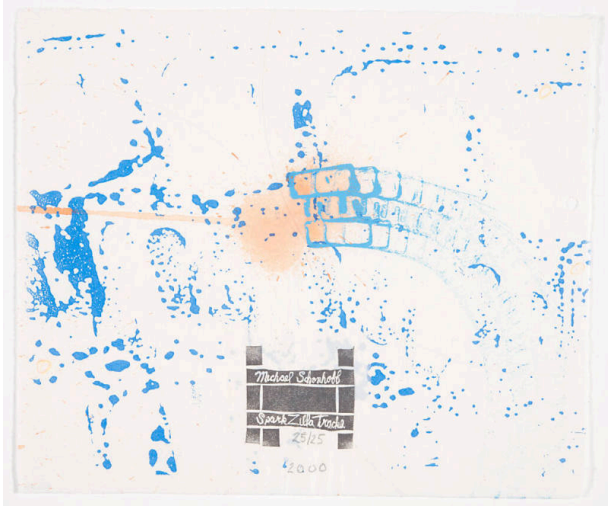

Basic Detail Report

Spark Zilla Tracks

Portfolio

Kans'ouri print portfolio

Date

2000

Primary Maker

Michael Schonhoff

Edition

25/25

Medium

Color screenprint, block print, and graphite on paper

Dimensions

IMAGE/SHEET: 10 x 11 7/8 in. IMAGE/SHEET: 254 x 302 mm

Credit Line

KSU, Marianna Kistler Beach Museum of Art, gift of Michael Krueger