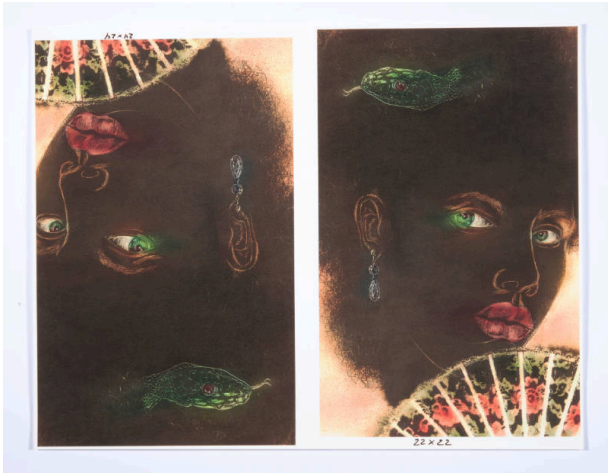

## Marie Laveau

### Dimensions

EACH IMAGE: 17 3/4 x 11 3/8 in. EACH IMAGE: 451 x 289 mm SHEET: 18 1/2 x 24 in. SHEET: 470 x 610 mm