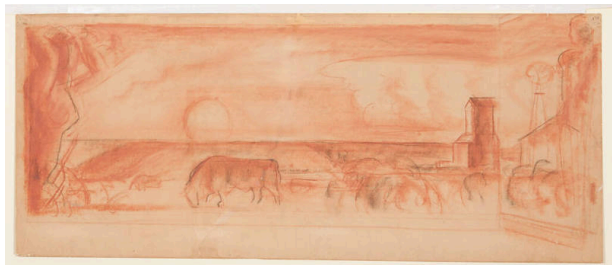

Basic Detail Report

Grainfield, Kansas and Silo

Date

1937

Primary Maker

John Steuart Curry

Medium

Chalk on paper

Dimensions

IMAGE/SHEET: 14 1/4 x 34 1/2 in. (361.9 x 876.3 mm)

Credit Line

KSU, Marianna Kistler Beach Museum of Art, bequest of Kathleen G. Curry

Object number

2002.1380