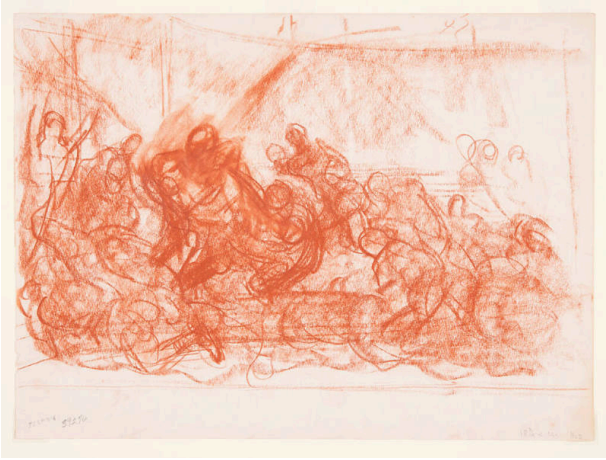

Basic Detail Report

Football Study- The Scrimmage No. 3

Portfolio

An All American/ Forward Pass

Date

ca. 1930 - 1940

Primary Maker

John Steuart Curry

Medium

Chalk on paper

Dimensions

SHEET: 11 3/4 x 18 in. (298.4 x 457.2 mm)

Credit Line

KSU, Marianna Kistler Beach Museum of Art, bequest of Kathleen G. Curry

Object number

2002.1147