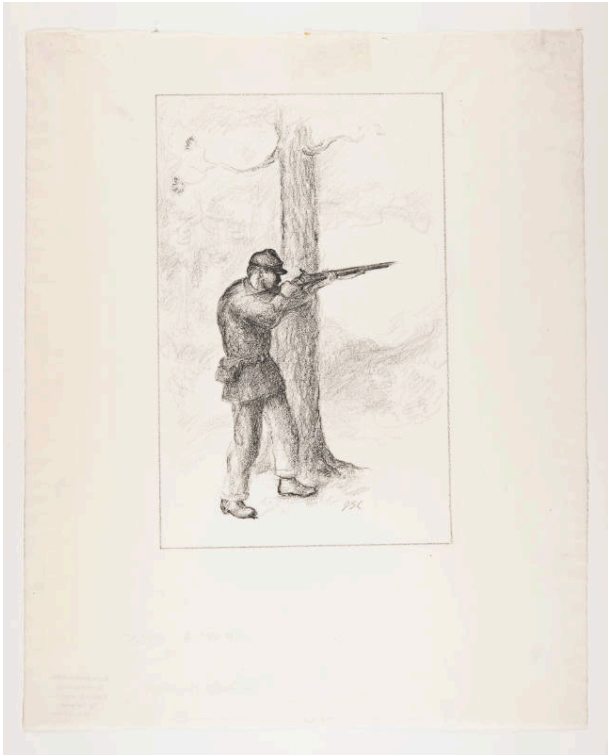

Basic Detail Report

He Stood There Erect and Tranquil

Portfolio

The Red Badge of Courage, Stephen Crane (Limited Editions Club, 1944)

Date

ca. 1944

Primary Maker

John Steuart Curry

Medium

Crayon and ink on paper

Dimensions

SHEET: 10 3/4 x 6 3/4 in. (273.1 x 171.4 mm)

Credit Line

KSU, Marianna Kistler Beach Museum of Art, bequest of

Kathleen G. Curry

Object number