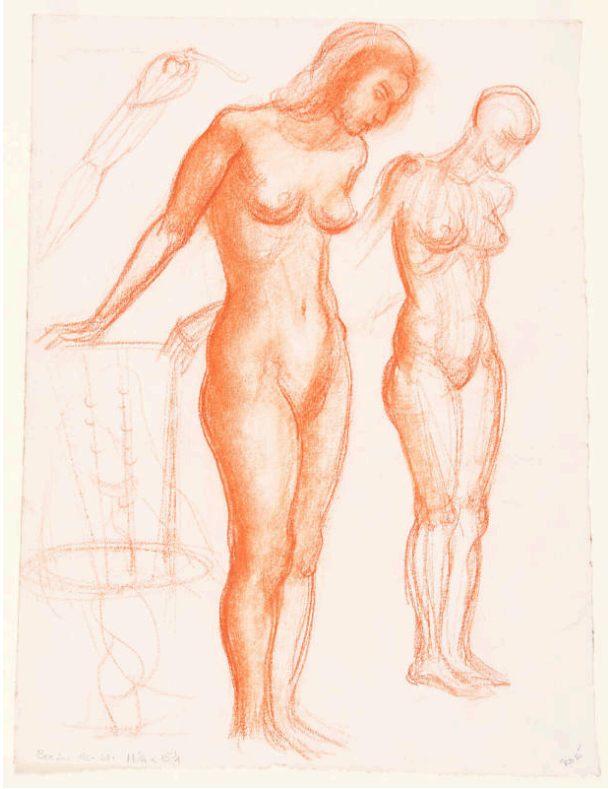

Basic Detail Report

Female Nude

Date

ca. 1935

Primary Maker

John Steuart Curry

Medium

Chalk on paper

Dimensions

SHEET: 15 x 12 in. (381 x 304.8 mm)

Credit Line

KSU, Marianna Kistler Beach Museum of Art, bequest of Kathleen G. Curry

Object number

2002.661