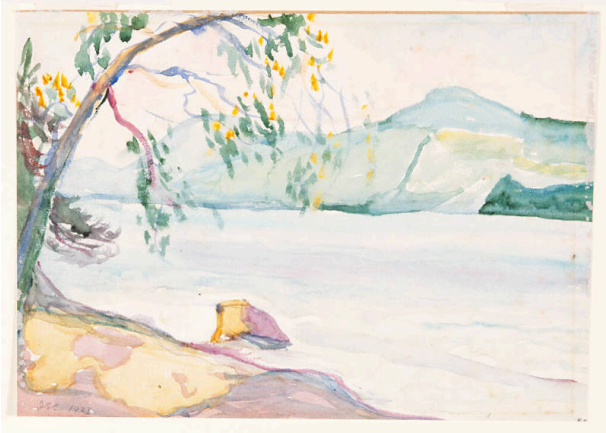

Basic Detail Report

Lake Otsego, New York, #3, 1923

Date

1923

Primary Maker

John Steuart Curry

Medium

Watercolor with graphite on paper

Dimensions

IMAGE/SHEET: 10 x 14 in. (254 x 355.6 mm)

Credit Line

KSU, Marianna Kistler Beach Museum of Art, bequest of Kathleen G. Curry

Object number

2002.638