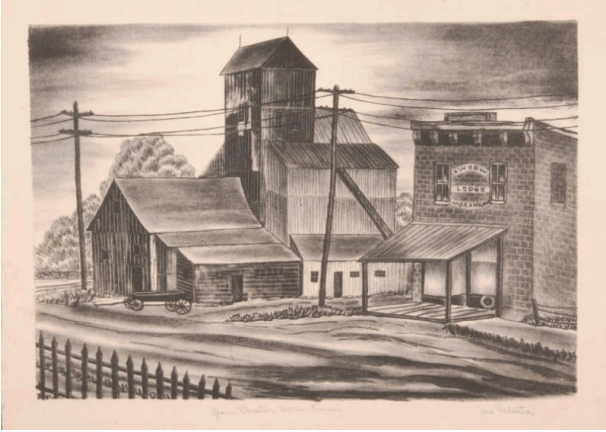

Basic Detail Report

Grain Elevator, Moran, Kansas

Date

ca. 1935

Primary Maker

Yaroslav Henry Valenta

Medium

Lithograph on paper