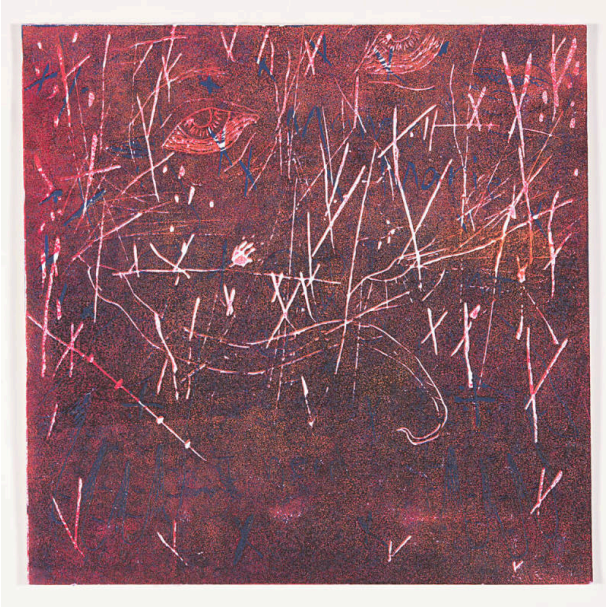

Basic Detail Report

Laveau

Date

2000

Primary Maker

Renée Stout

Edition

unique color proof II

Medium

Color linocut on paper

Dimensions

IMAGE/SHEET: 15 3/4 x 15 7/8 in. IMAGE/SHEET: 400 x

403 mm

Credit Line

KSU, Marianna Kistler Beach Museum of Art, gift of Joe and Barb Zanatta, Zanatta Editions

Object number