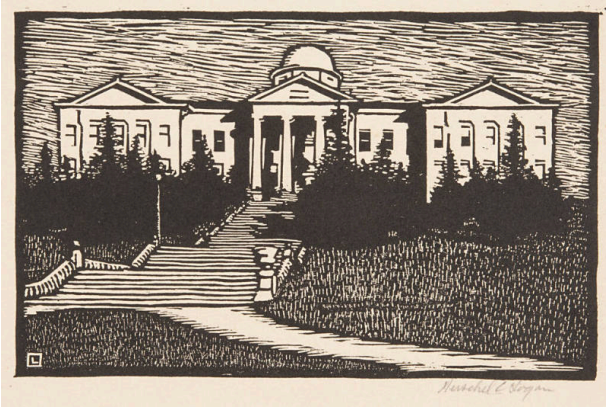

Basic Detail Report

Richardson Hall, Southwestern College (Winfield)

Date

1922

Primary Maker

Herschel C. Logan

Medium

Woodcut on paper

Dimensions

IMAGE: 5 x 8 in. IMAGE: 129 x 205 mm SHEET: 8 1/2 x 11 in. SHEET: 217 x 280 mm

Credit Line

KSU, Marianna Kistler Beach Museum of Art, gift of Peggy L. Sondergard & Samuel H. Logan

Object number