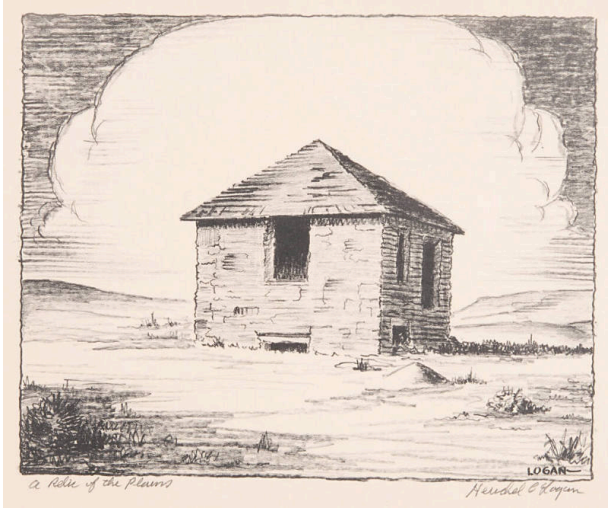

Basic Detail Report

A Relic of the Plains

Date

ca. 1940

Primary Maker

Herschel C. Logan

Medium

Lithograph on paper