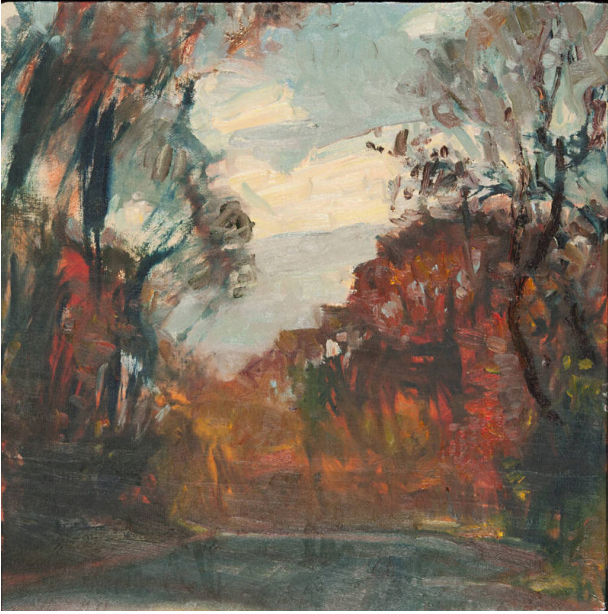

Basic Detail Report

River Road

Date

1999

Primary Maker

Lisa Grossman

Medium

Oil on canvas

Dimensions

SUPPORT: 12 x 12 in. (30.5 x 30.5 cm) FRAME: 18 1/4 x 18 1/4 in. (46.4 x 46.4 cm)

Credit Line

KSU, Marianna Kistler Beach Museum of Art, gift of Richard D. Olson

Object number

2010.80