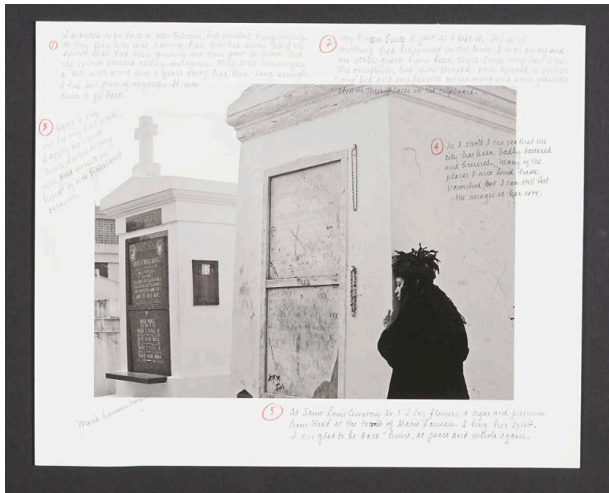

Basic Detail Report

Marie Laveau's Tomb

Date

2008

Primary Maker

Renée Stout

Edition

artist's proof

Medium

Inkjet print on paper

Dimensions

IMAGE: 8 x 10 3/4 in. (203.2 x 273.1 mm) SHEET: 11 3/8 x 14 in. (288.9 x 355.6 mm)

Credit Line

KSU, Marianna Kistler Beach Museum of Art, gift of Joe and Barb Zanatta, Zanatta Editions