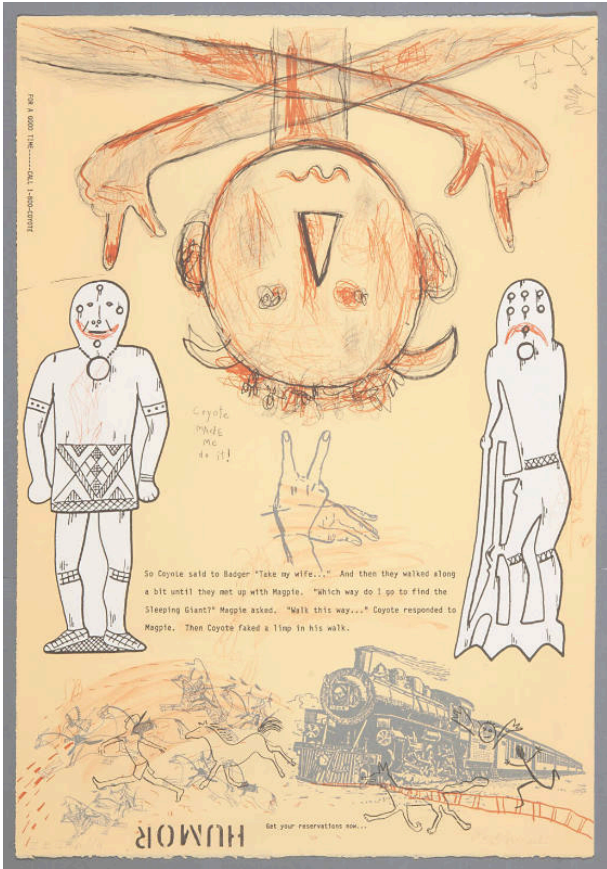

Basic Detail Report

Untitled (Humor)

Portfolio

Survival suite

Date

1996

Primary Maker

Jaune Quick-To-See Smith

Edition

ZE Imp 1/4

Medium

Color lithograph on paper

Dimensions

SHEET: 35 1/2 x 25 in. SHEET: 902 x 635 mm

Credit Line

KSU, Marianna Kistler Beach Museum of Art, Friends of the Beach Museum of Art purchase