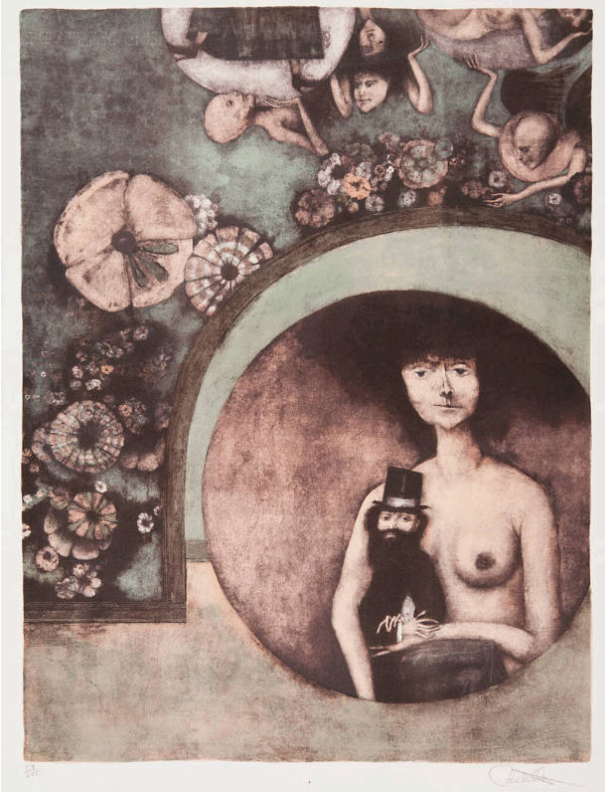

Basic Detail Report

E. Johnson

Object number

2017.89

Family Portrait

Date

late 20th century

Primary Maker

Federico Castellon

Edition

59/200

Medium

Color lithograph on paper

Dimensions

IMAGE: 24 1/8 x 18 1/4 in. IMAGE: 612 x 465 mm SHEET:
25 5/8 x 19 3/8 in. SHEET: 652 x 501 mm

Credit Line

KSU, Marianna Kistler Beach Museum of Art, gift of Gilbert