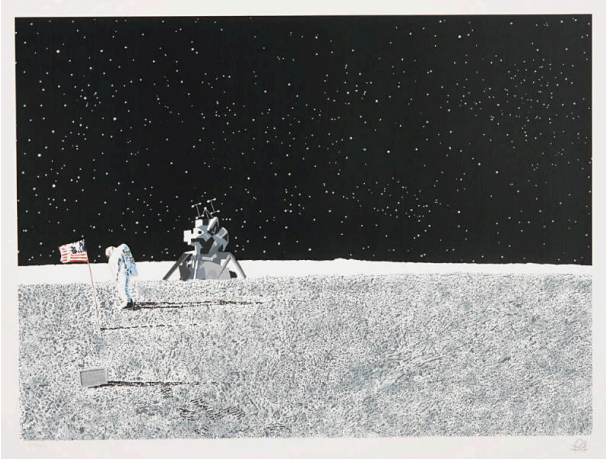

Basic Detail Report

Moonlanding

Date

1979

Primary Maker

Raymond Loewy

Edition

254/300

Medium

Color screenprint with embossing on paper

Dimensions

IMAGE: 19 1/16 x 24 in. IMAGE: 446 x 609 mm SHEET: 21 x 27 1/2 in. SHEET: 534 x 698 mm

Credit Line

KSU, Marianna Kistler Beach Museum of Art, gift of Gilbert E. Johnson