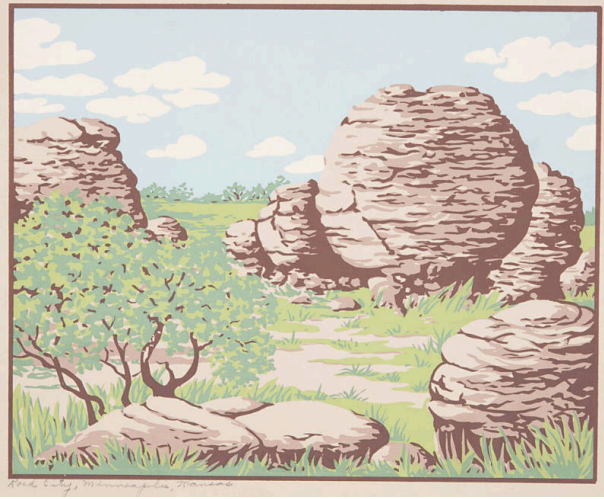

Basic Detail Report

1/2 in. SHEET: 318 x 241 mm

Credit Line

KSU, Marianna Kistler Beach Museum of Art

Object number

U21.2015

Rock City, Minneapolis, Kansas

Date

ca.1935

Primary Maker

Margaret Evelyn Whittemore

Medium

Color screenprint on gray paper

Dimensions

IMAGE: 8 x 10 in. IMAGE: 203 x 254 mm SHEET: 12 1/2 x 9