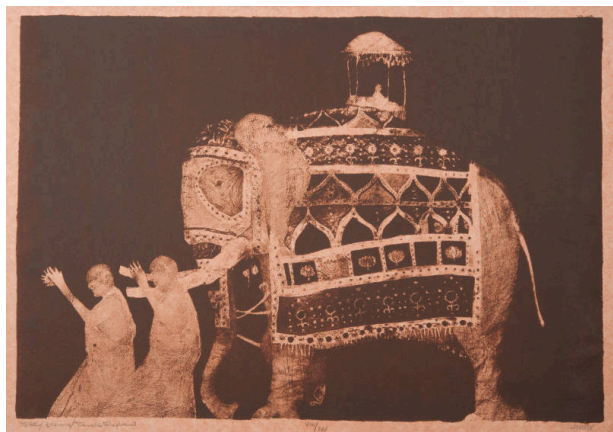

Basic Detail Report

Temple Elephant

Portfolio

The Great Human Race

Date

1978

Primary Maker

John L. Doyle

Edition

8/25

Medium

Lithograph on brown paper

Dimensions

IMAGE: 18 x 26 1/4 in. IMAGE: 458 x 667 mm SHEET: 20 3/8 x 28 5/8 in. SHEET: 516 x 727 mm

Credit Line

KSU, Marianna Kistler Beach Museum of Art, gift of Phillip and Linda Enegren